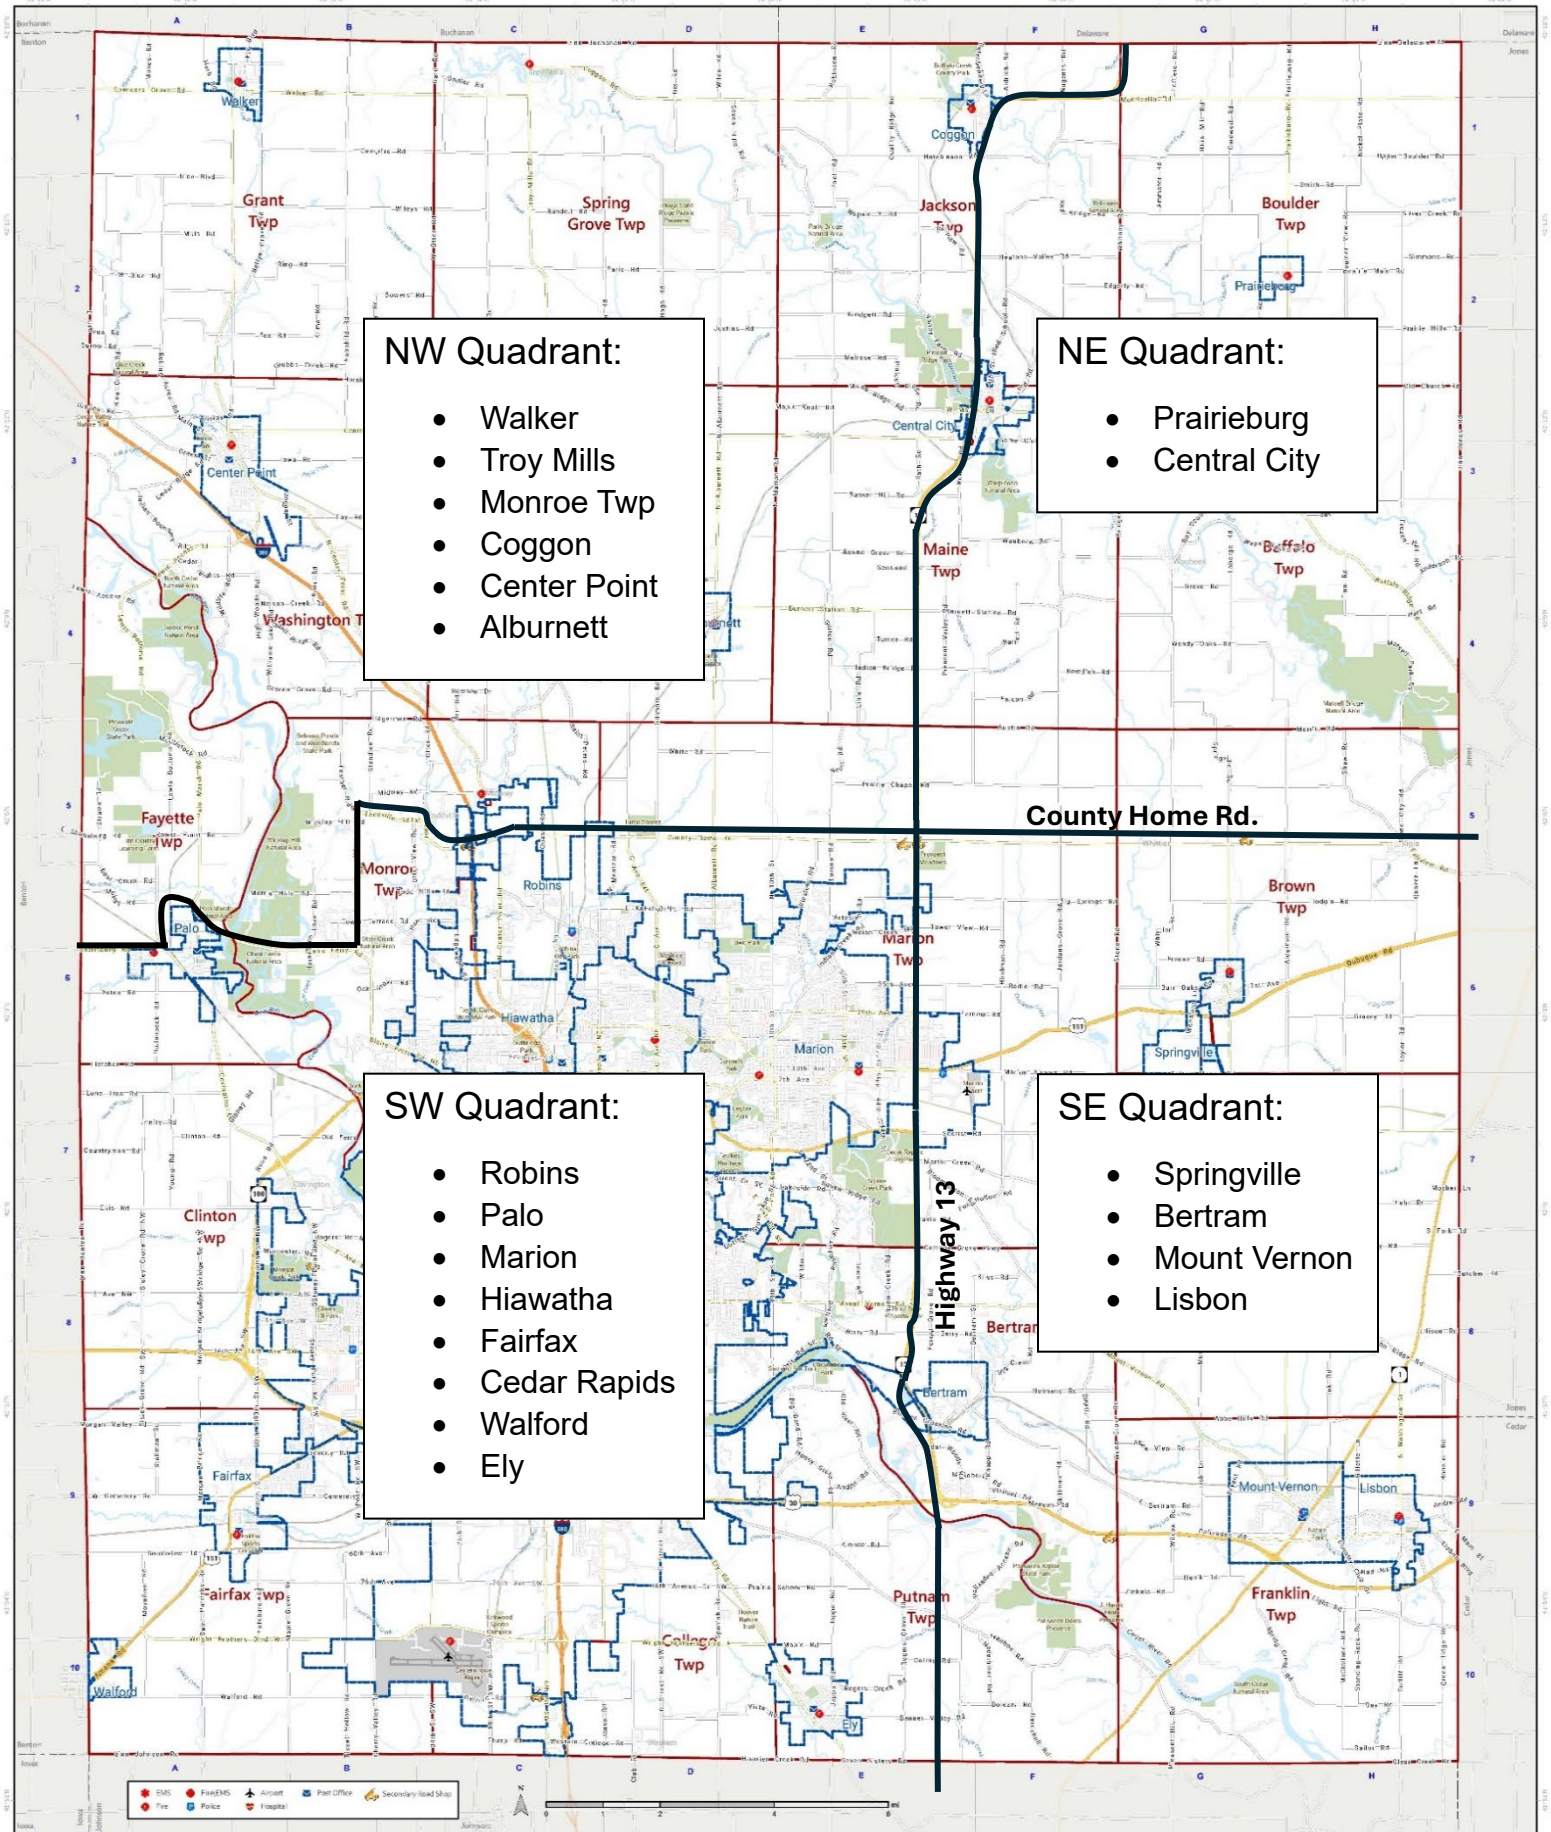

Linn County Siren Quadrants

- NW Quadrant:**
- Walker
 - Troy Mills
 - Monroe Twp
 - Coggon
 - Center Point
 - Alburnett

- NE Quadrant:**
- Prairieburg
 - Central City

- SW Quadrant:**
- Robins
 - Palo
 - Marion
 - Hiawatha
 - Fairfax
 - Cedar Rapids
 - Walford
 - Ely

- SE Quadrant:**
- Springville
 - Bertram
 - Mount Vernon
 - Lisbon